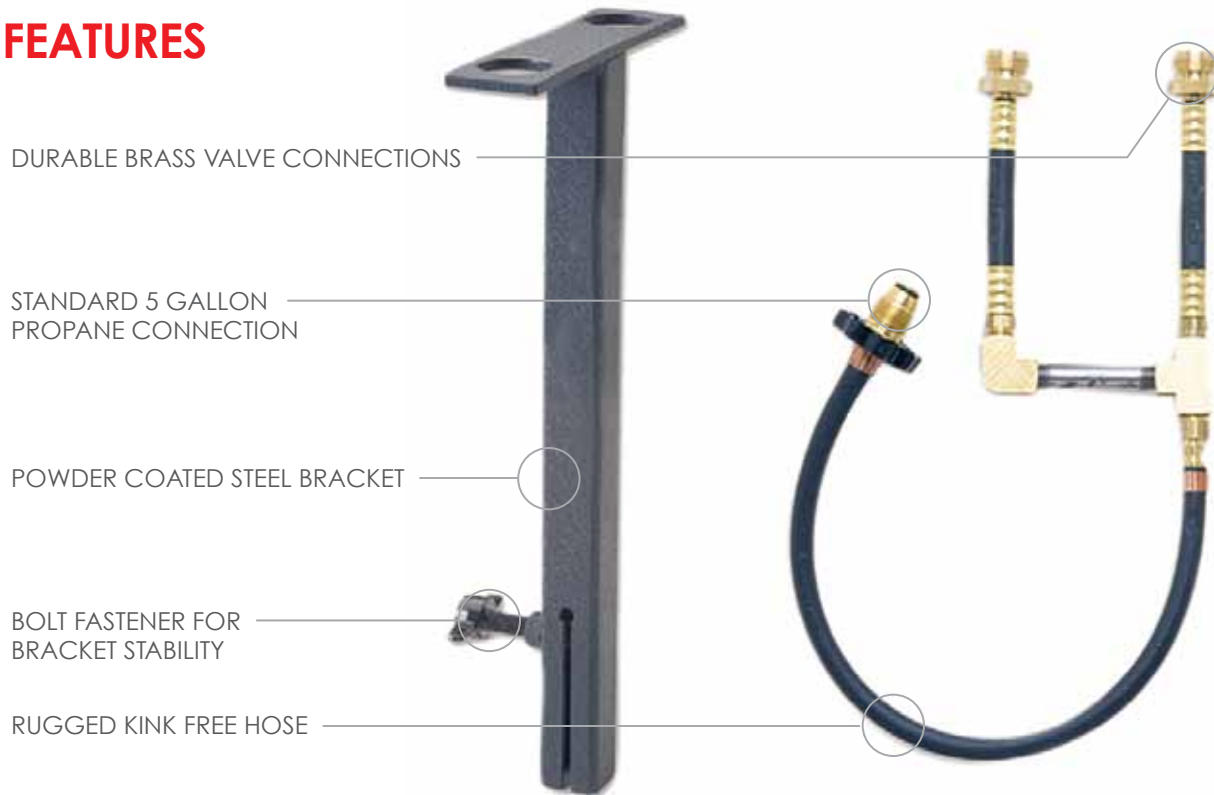

# TWIN BURNER PROPANE TANK KIT

## ABOUT

The Twin Burner Propane Tank Kit will give you up to 60 hours of use with either the Hot Tap HP™ or the Hot Vent™! Includes a mil-spec propane Y-hose for double burner showers and a powder coated bracket for attaching to the propane tank collar. The Bulk Propane Tank Kit delivers up to 500 showers between propane refills. (Standard 5 gallon tank not included.)

## FEATURES

## BENEFITS

- Attaches to Hot Tap HP™ & Hot Vent™ for up to 60 hours of use
- High-Quality mil-spec propane "Y" hose for double burner
- Powder coated bracket attaches directly to propane tank collar
- Thumb wheel for hand tightening - no tools required
- Available in double or single burner models
- All models fits on Zodi POP merchandise rack