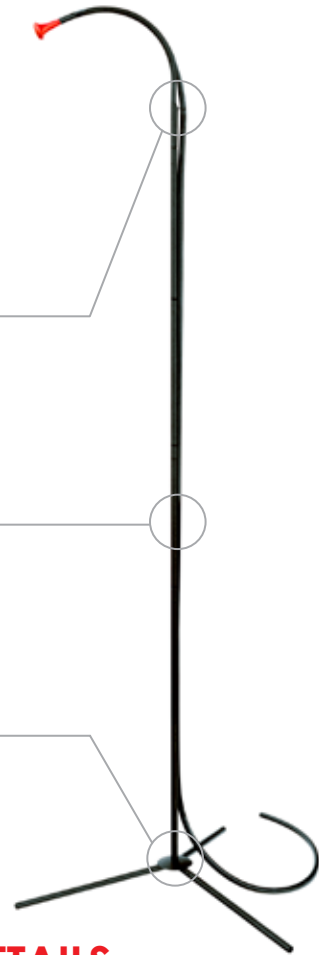

SHOWER POLE

ABOUT

Enjoy hands-free showering with the adjustable height Zodi™ shower pole. The tripod base provides great stability on all ground conditions. Great for washing hands, dishes, or showering. Includes a handy nylon storage bag. Designed to work with the Zodi™ i.hut™ and all Zodi showers. (Shower hose and showerhead not included.)

FEATURES

SHOWER HOSE CLIP

5 CONNECTING POLES

TRIPOD BASE

BENEFITS

- Adjustable height shower pole
- Tripod base provides great stability
- Includes nylon storage bag
- Works with all Zodi showers and privacy shelters
- Fits inside all Zodi hard cases and padded gear bags

DETAILS

- Name Shower Pole
- Product # 1068
- UPC 6 84805 01068 8
- Weight 3 lbs
- Box Size 12" x 8" x 2"
- Packaging 4 - Color box
- MSRP See price list

1-800-589-2849